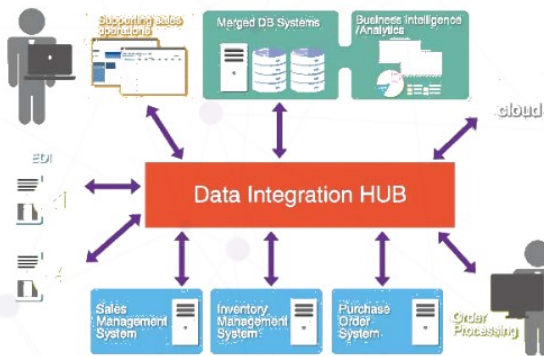

Transforming Data Integration
From "Creation" To "Connect"

DataSpider® Servista

Data integration software that easily and conveniently connects every data from the cloud to legacy systems.

OVERVIEW

No Coding
Required

Integrate &
Streamline

Execute at
High Speed

WE ONLY PROVIDE YOU WITH THE BEST FEATURES

Easily Integrate a Wide Variety of Environments

Any data can pass through DataSpider Servista, Connect your devices, applications, and services to enjoy the benefits of full integration. Data is your lifeblood, and now it's where you need it.

Integrate Cloud & On-Premises Systems

By using DataSpider Servista as your data hub, on-premises systems can be integrated with public and private clouds. Setting up is easy and will enable you to make changes efficiently as needs change.

Improve Your Business Intelligence

The obstacle for successful implementation of intelligence analytics is insufficient data. The appropriate data must be identified, collected, and processed. DataSpider Servista collects data from both inside and outside your company, then selects only the data required ensuring greater accuracy for your BI analytics.