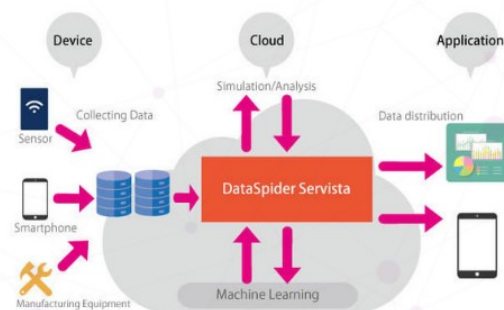

Transforming Data Integration
From "Creation" To "Connect"

DataSpider® Servista

Data integration software that easily and conveniently connects every data from the cloud to legacy systems.

OVERVIEW

No Coding
Required

Integrate &
Streamline

Execute at
High Speed

WE ONLY PROVIDE YOU WITH THE BEST FEATURES

Easily Integrate a Wide Variety of Environments

Any data can pass through DataSpider Servista, Connect your devices, applications, and services to enjoy the benefits of full integration. Data is your lifeblood, and now it's where you need it.

Integrate Cloud & On-Premises Systems

By using DataSpider Servista as your data hub, on-premises systems can be integrated with public and private clouds. Setting up is easy and will enable you to make changes efficiently as needs change.

Enable IoT Integration

Our world is increasingly interconnected through cloud services, applications, and devices. DataSpider Servista works seamlessly with IoT development, rapidly cooperating with anything that can configure IoT.