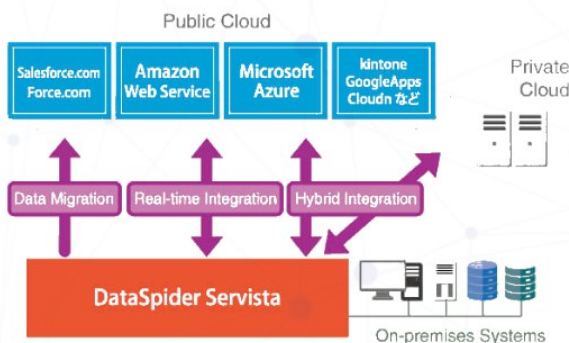

Transforming Data Integration
From "Creation" To "Connect"

DataSpider® Servista

Data integration software that easily and conveniently connects every data from the cloud to legacy systems.

OVERVIEW

No Coding
Required

Integrate &
Streamline

Execute at
High Speed

WE ONLY PROVIDE YOU WITH THE BEST FEATURES

Easily Integrate a Wide Variety of Environments

Any data can pass through DataSpider Servista, Connect your devices, applications, and services to enjoy the benefits of full integration. Data is your lifeblood, and now it's where you need it.

Integrate Cloud & On-Premises Systems

By using DataSpider Servista as your data hub, on-premises systems can be integrated with public and private clouds. Setting up is easy and will enable you to make changes efficiently as needs change.

Enable IoT Integration

Our world is increasingly interconnected through cloud services, applications, and devices. DataSpider Servista works seamlessly with IoT development, rapidly cooperating with anything that can configure IoT.